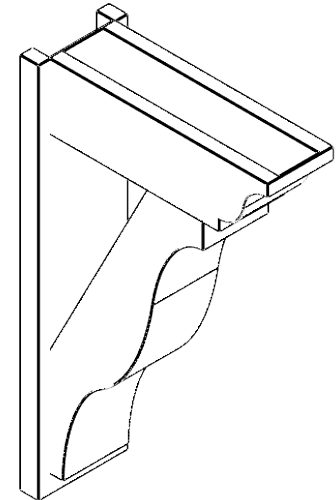

ITEM NUMBER: OUTUROC055X075X20000X32000X055X015X055FST04RCPR

5 1/2"W TOP X 7 1/2"W BACK X 20"D X 32"H X 5 1/2"T TOP X 1 1/2"T BACK TIMBERTHANE ROUGH CEDAR FUNSTON FAUX WOOD OPEN OUTLOOKER, TRADITIONAL TOP AND BLOCK BACK, 5 1/2"W CLOSED BRACE, PRIMED TAN

SIDE PROFILE

FRONT PROFILE

ISOMETRIC

EKENA MILLWORK
2300 WEST MAIN ST.
CLARKSVILLE, TX 75426
TOLL FREE: 866-607-0453
WWW.EKENAMILLWORK.COM

NOTES

1. INSTALLATION TO BE COMPLETED IN ACCORDANCE WITH MANUFACTURER'S SPECIFICATIONS.
2. DRAWING MAY NOT BE TO SCALE
3. THIS DRAWING IS INTENDED FOR DESIGN AND PLANNING PURPOSES ONLY.
4. ALL INFORMATION CONTAINED HEREIN WAS CURRENT AT THE TIME OF DEVELOPMENT BUT MUST BE REVIEWED AND APPROVED BY THE PRODUCT MANUFACTURER TO BE CONSIDERED ACCURATE.
5. TIMBERTHANE ARCHITECTURAL PRODUCTS ARE MADE FROM HIGH DENSITY URETHANE AND COME FACTORY PRIMED