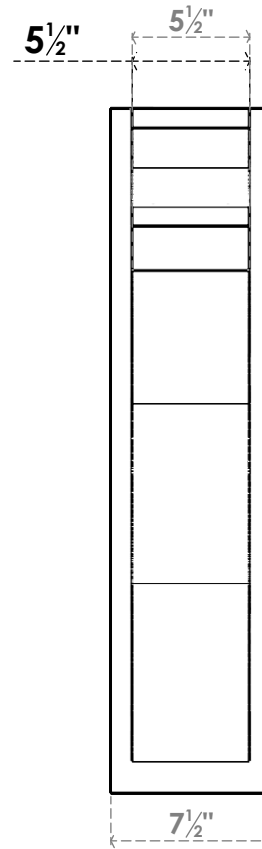

ITEM NUMBER: OUTUROC055X075X20000X32000X055X015X055FST04RCPR

5 1/2"W TOP X 7 1/2"W BACK X 20"D X 32"H X 5 1/2"T TOP X 1 1/2"T BACK TIMBERTHANE ROUGH CEDAR FUNSTON FAUX WOOD OPEN OUTLOOKER, TRADITIONAL TOP AND BLOCK BACK, 5 1/2"W CLOSED BRACE, PRIMED TAN

SIDE PROFILE

FRONT PROFILE

ISOMETRIC

EKENA MILLWORK
2300 WEST MAIN ST.
CLARKSVILLE, TX 75426
TOLL FREE: 866-607-0453
WWW.EKENAMILLWORK.COM

NOTES

1. INSTALLATION TO BE COMPLETED IN ACCORDANCE WITH MANUFACTURER'S SPECIFICATIONS.
2. DRAWING MAY NOT BE TO SCALE
3. THIS DRAWING IS INTENDED FOR DESIGN AND PLANNING PURPOSES ONLY.
4. ALL INFORMATION CONTAINED HEREIN WAS CURRENT AT THE TIME OF DEVELOPMENT BUT MUST BE REVIEWED AND APPROVED BY THE PRODUCT MANUFACTURER TO BE CONSIDERED ACCURATE.
5. TIMBERTHANE ARCHITECTURAL PRODUCTS ARE MADE FROM HIGH DENSITY URETHANE AND COME FACTORY PRIMED