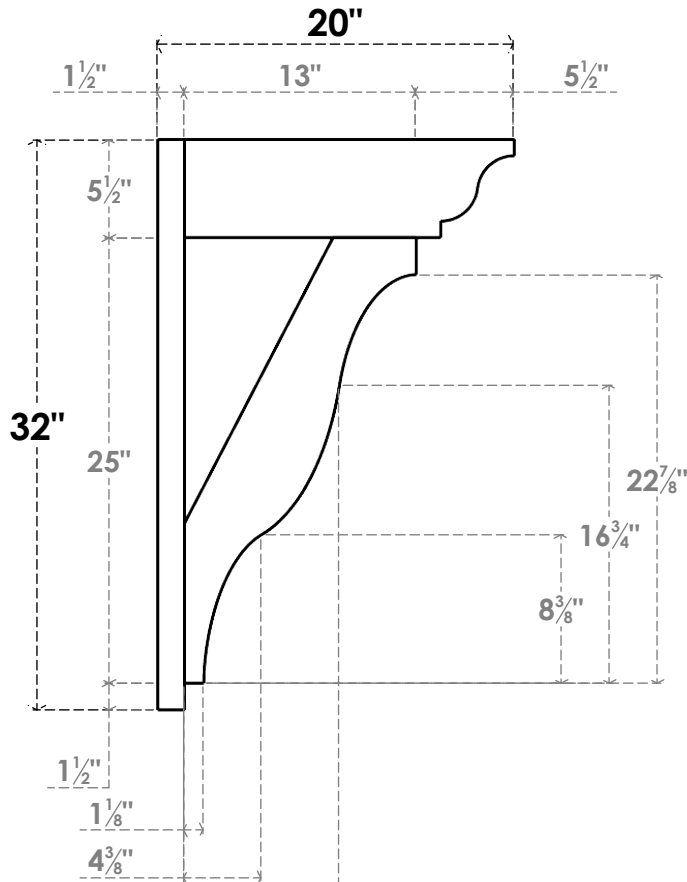

ITEM NUMBER: OUTUROC055X075X20000X32000X055X015X055FST04RCPR

5 1/2"W TOP X 7 1/2"W BACK X 20"D X 32"H X 5 1/2"T TOP X 1 1/2"T BACK TIMBERTHANE ROUGH CEDAR FUNSTON FAUX WOOD OPEN OUTLOOKER, TRADITIONAL TOP AND BLOCK BACK, 5 1/2"W CLOSED BRACE, PRIMED TAN

SIDE PROFILE

FRONT PROFILE

ISOMETRIC

EKENA MILLWORK
2300 WEST MAIN ST.
CLARKSVILLE, TX 75426
TOLL FREE: 866-607-0453
WWW.EKENAMILLWORK.COM

NOTES

1. INSTALLATION TO BE COMPLETED IN ACCORDANCE WITH MANUFACTURER'S SPECIFICATIONS.
2. DRAWING MAY NOT BE TO SCALE
3. THIS DRAWING IS INTENDED FOR DESIGN AND PLANNING PURPOSES ONLY.
4. ALL INFORMATION CONTAINED HEREIN WAS CURRENT AT THE TIME OF DEVELOPMENT BUT MUST BE REVIEWED AND APPROVED BY THE PRODUCT MANUFACTURER TO BE CONSIDERED ACCURATE.
5. TIMBERTHANE ARCHITECTURAL PRODUCTS ARE MADE FROM HIGH DENSITY URETHANE AND COME FACTORY PRIMED